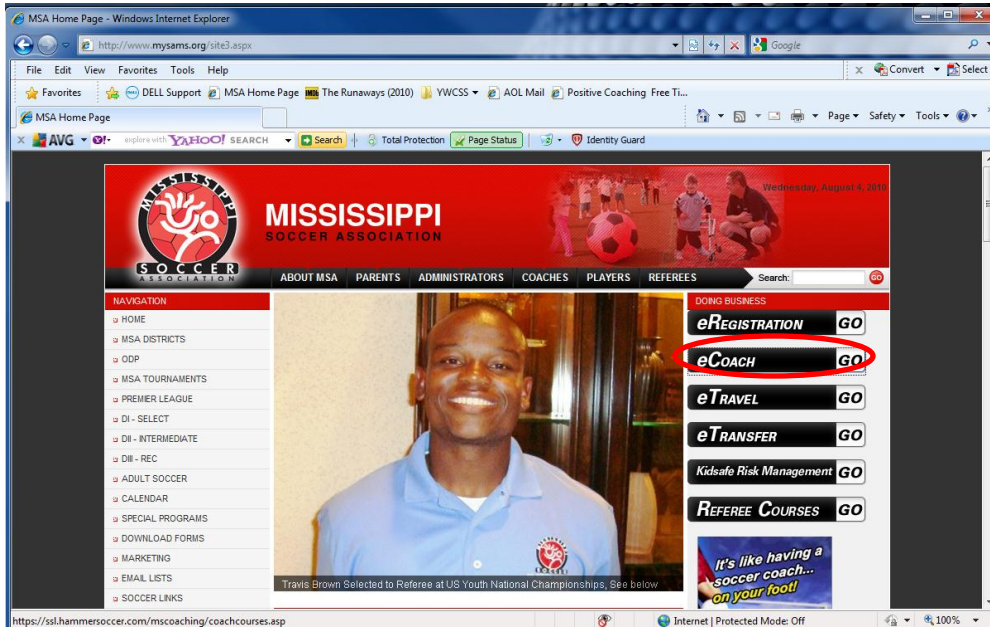

Registering for eCoach

1. Go to www.msams.org and select eCoach on the right hand side of the page under DOING BUSINESS:

2. If you have never registered for a coaching course, at the top of the page select "Click Here to Register for a Level I, II, III course".