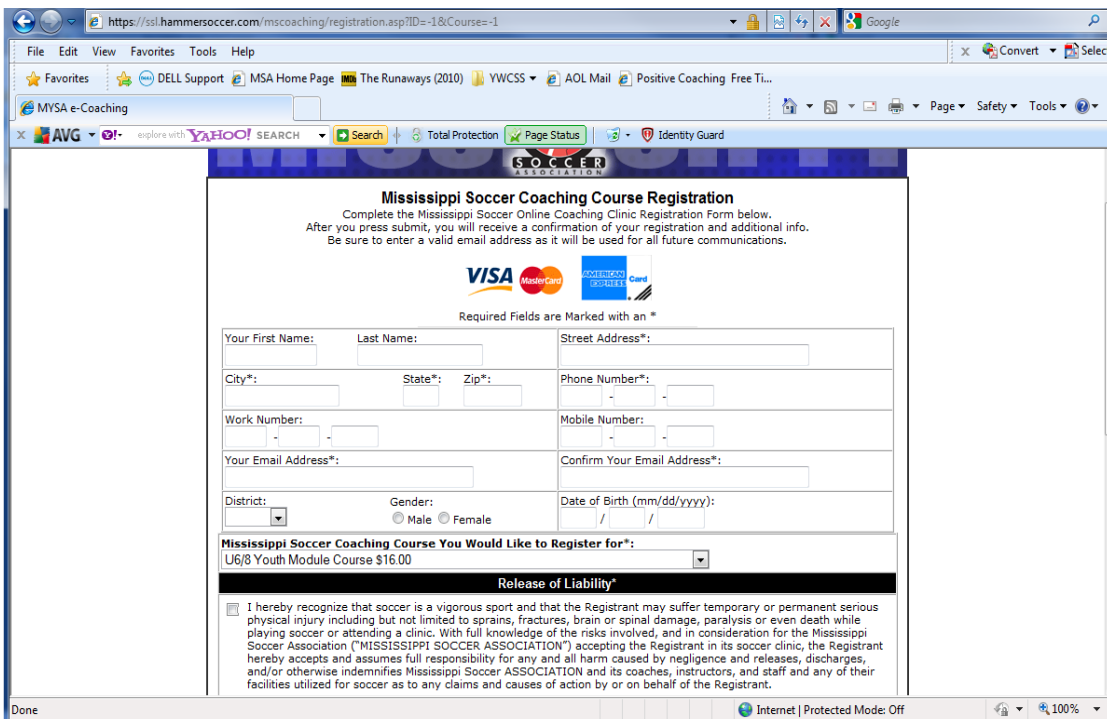

Registering for eCoach

1. Go to www.msams.org and select eCoach on the right hand side of the page under DOING BUSINESS:

2. If you have never registered for a coaching course, at the top of the page select "Click Here to Register for a Level I, II, III course".

- The next page is the Mississippi Soccer Coaching System Login page. If you are a new coach, please use the link at the bottom of the page, "Take an e-Coaching Course".

- From here you will provide the needed information to complete registration. (the U6/8 module covers the U5/4 also)